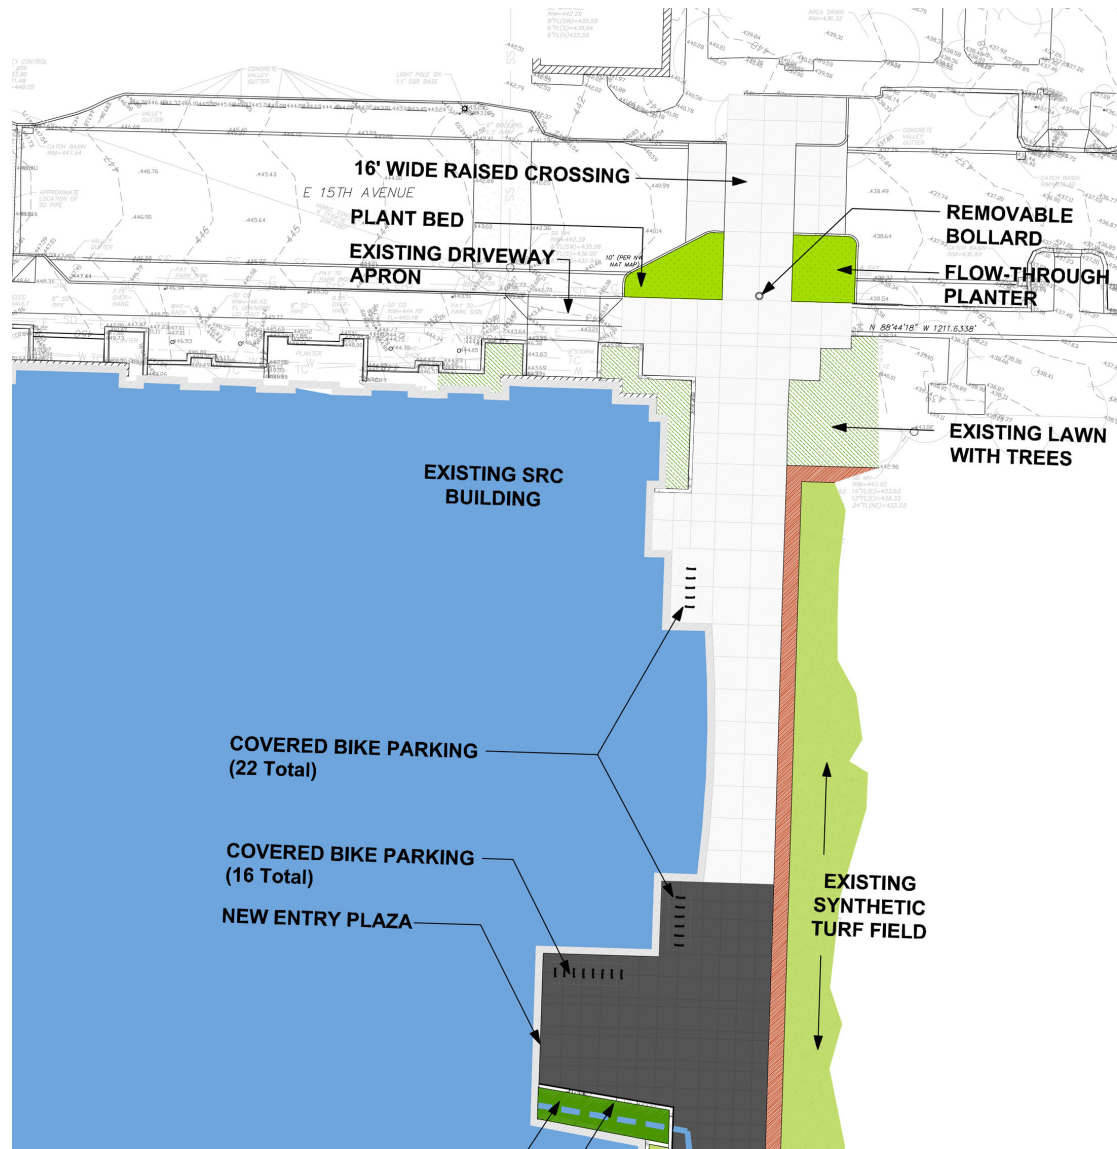

RDg...

POTICHA

Student Recreation Center Expansion and Renovation

University of Oregon Accessibility Focus Group Update

March 7, 2012

Floor Plans

Floor Plans

Floor Plans

Floor Plans

SEE ESSLINGER FIRST FLOOR SOUTH

Floor Plans

SEE ESSLINGER FIRST FLOOR SOUTH

Sections

STUDENT RECREATION CENTER
University of Oregon

Sections

S STUDENT RECREATION CENTER

University of Oregon

Elevation

Elevation

Site Plan

UO SRC

Site Plan

Site Plan

Site Plan