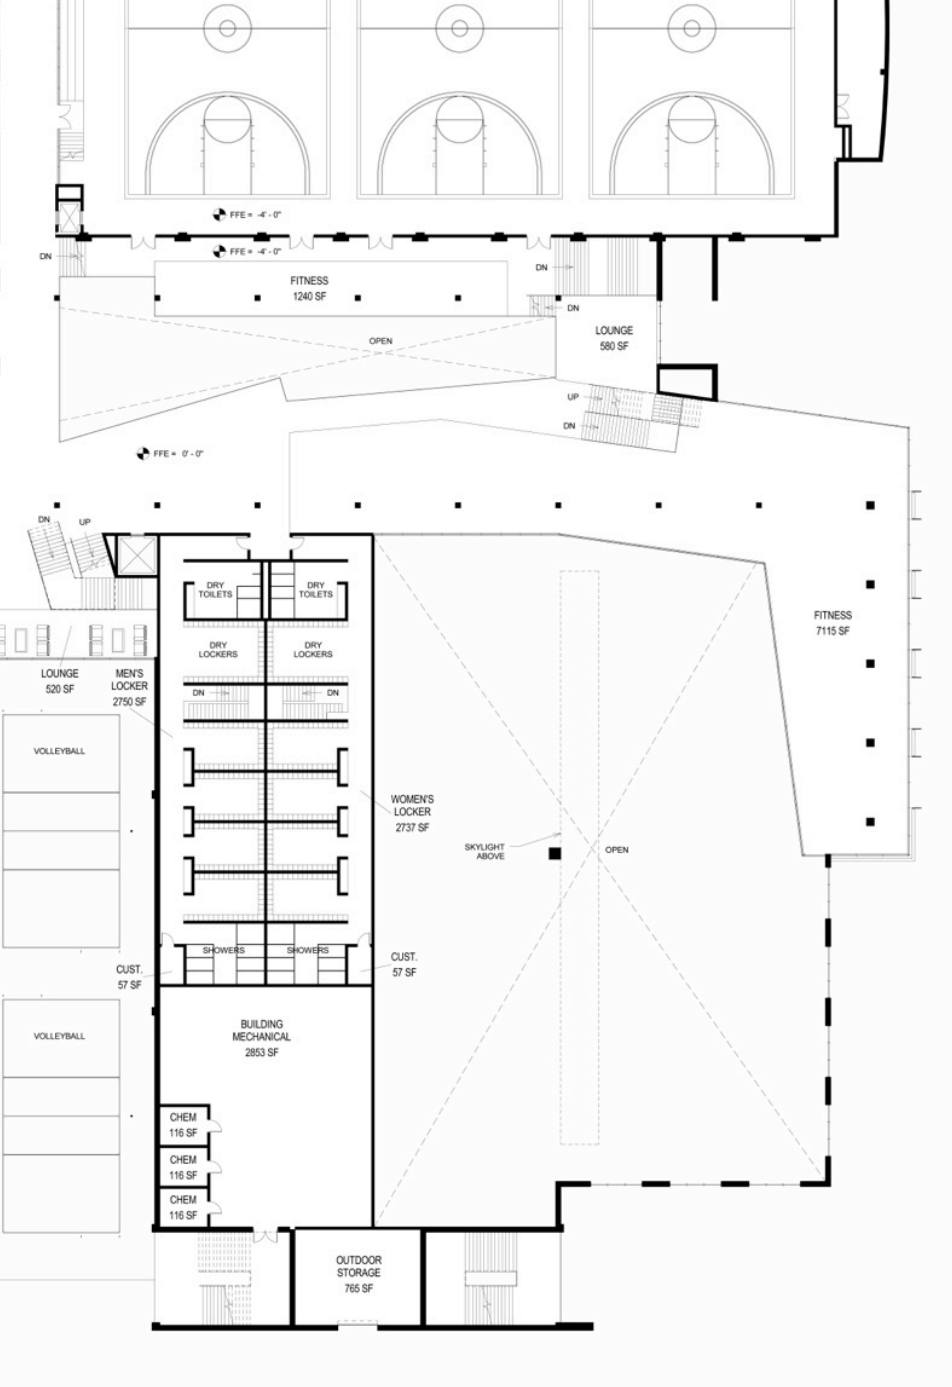

RDg...

POTICHA

Student Recreation Center Expansion and Renovation

University of Oregon Accessibility Focus Group Update

March 7, 2012

Floor Plans

Floor Plans

Floor Plans

Floor Plans

SEE ESSLINGER FIRST FLOOR SOUTH

Floor Plans

SEE ESSLINGER FIRST FLOOR SOUTH

Sections

STUDENT RECREATION CENTER
University of Oregon

Sections

S STUDENT RECREATION CENTER