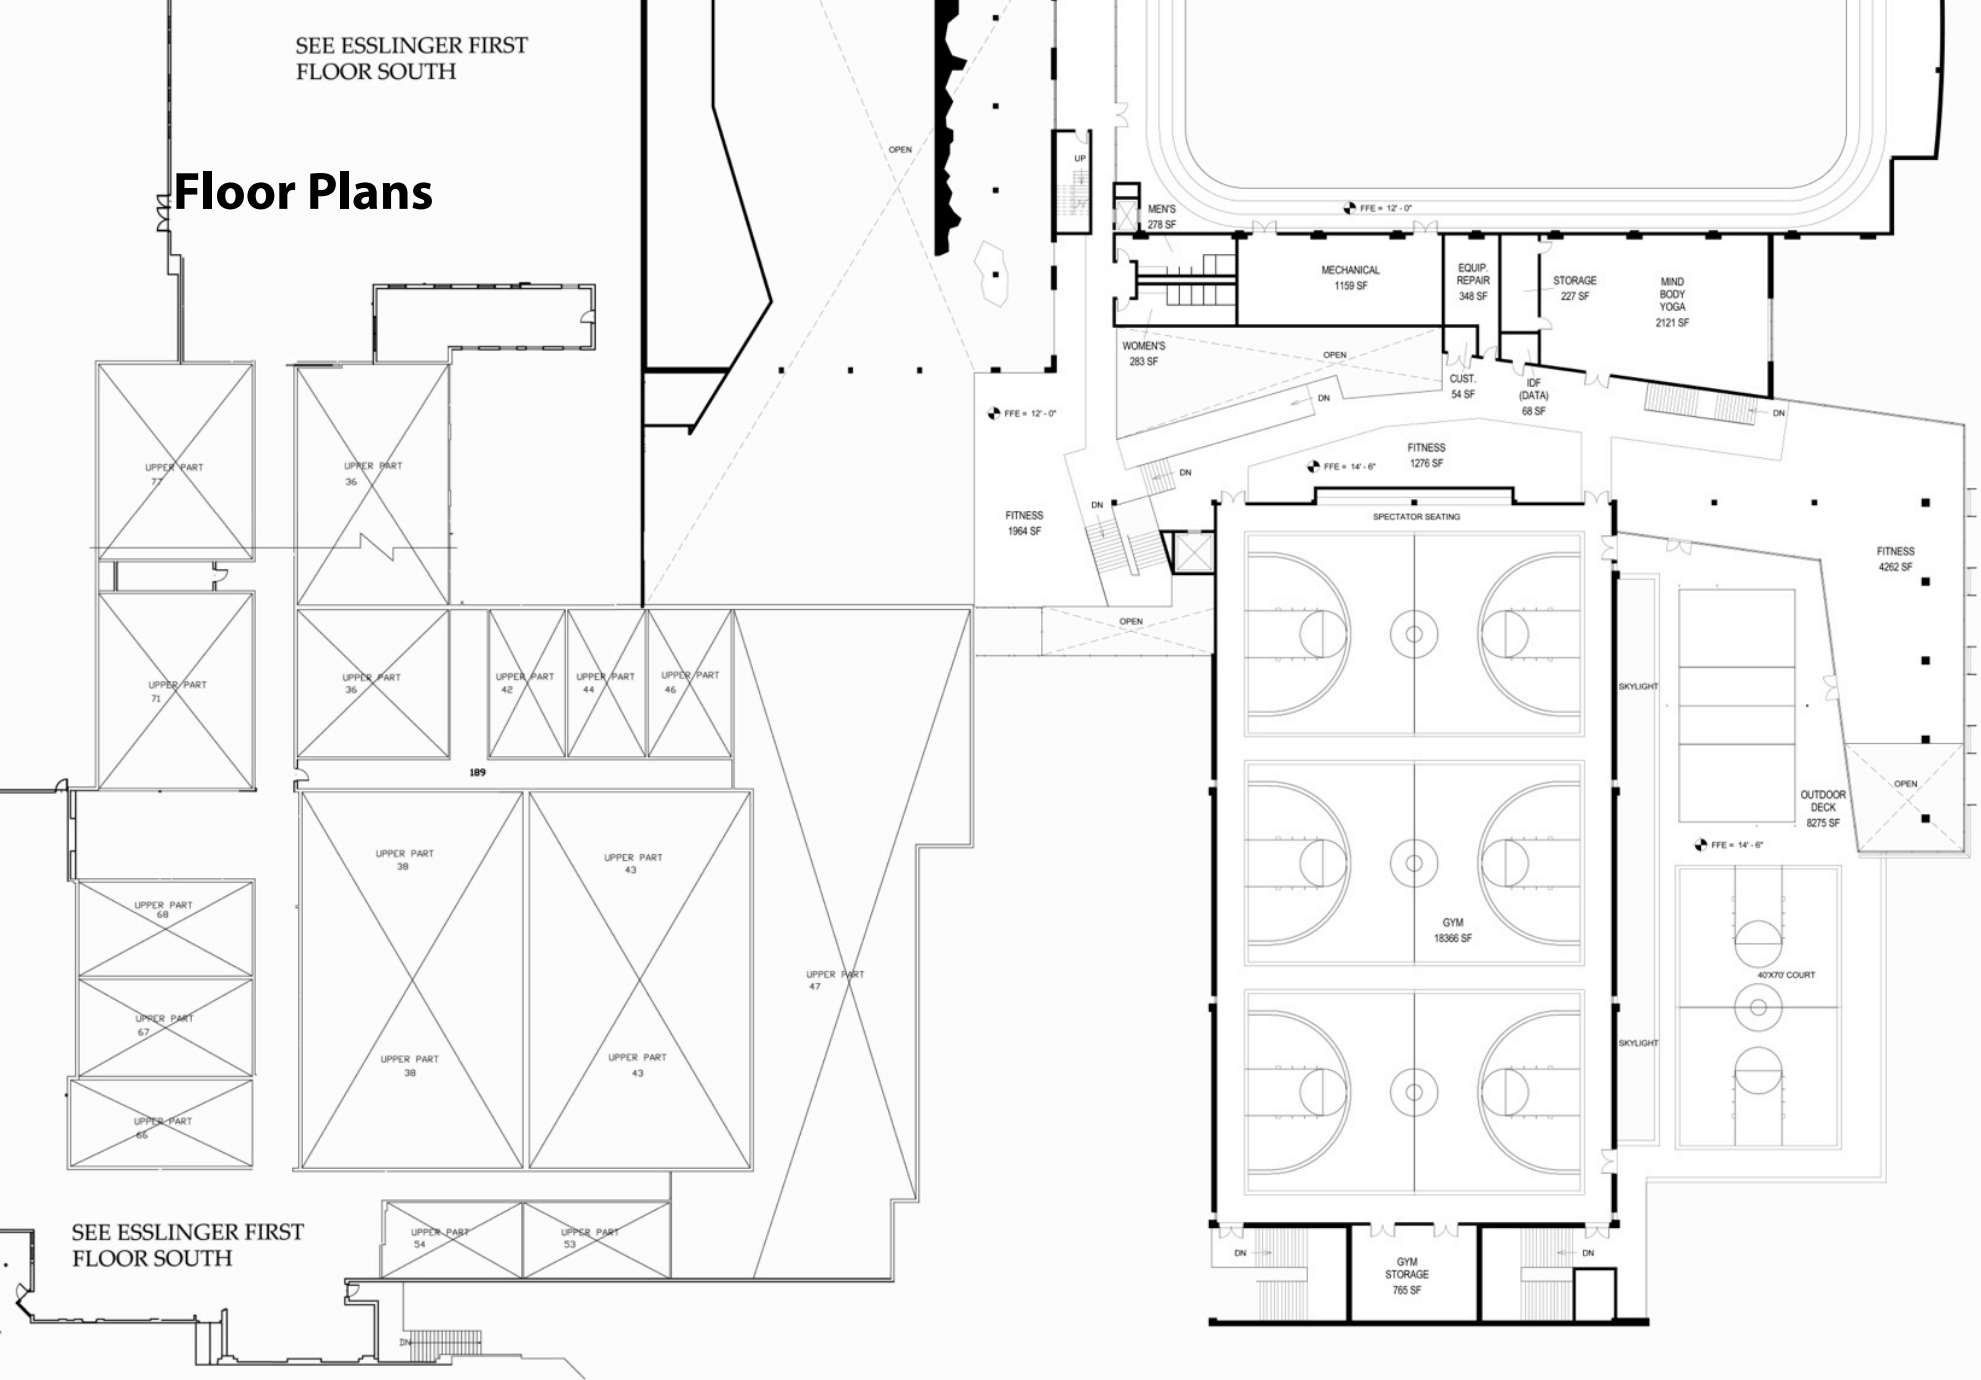

RDg...

POTICHA

Student Recreation Center Expansion and Renovation

University of Oregon Accessibility Focus Group Update

March 7, 2012

Floor Plans

Floor Plans

Floor Plans

Floor Plans

SEE ESSLINGER FIRST FLOOR SOUTH

Floor Plans

SEE ESSLINGER FIRST FLOOR SOUTH

Sections

STUDENT RECREATION CENTER
University of Oregon

Sections

S STUDENT RECREATION CENTER

University of Oregon

Elevation

Elevation

Site Plan

UO SRC

Site Plan

Site Plan

Site Plan