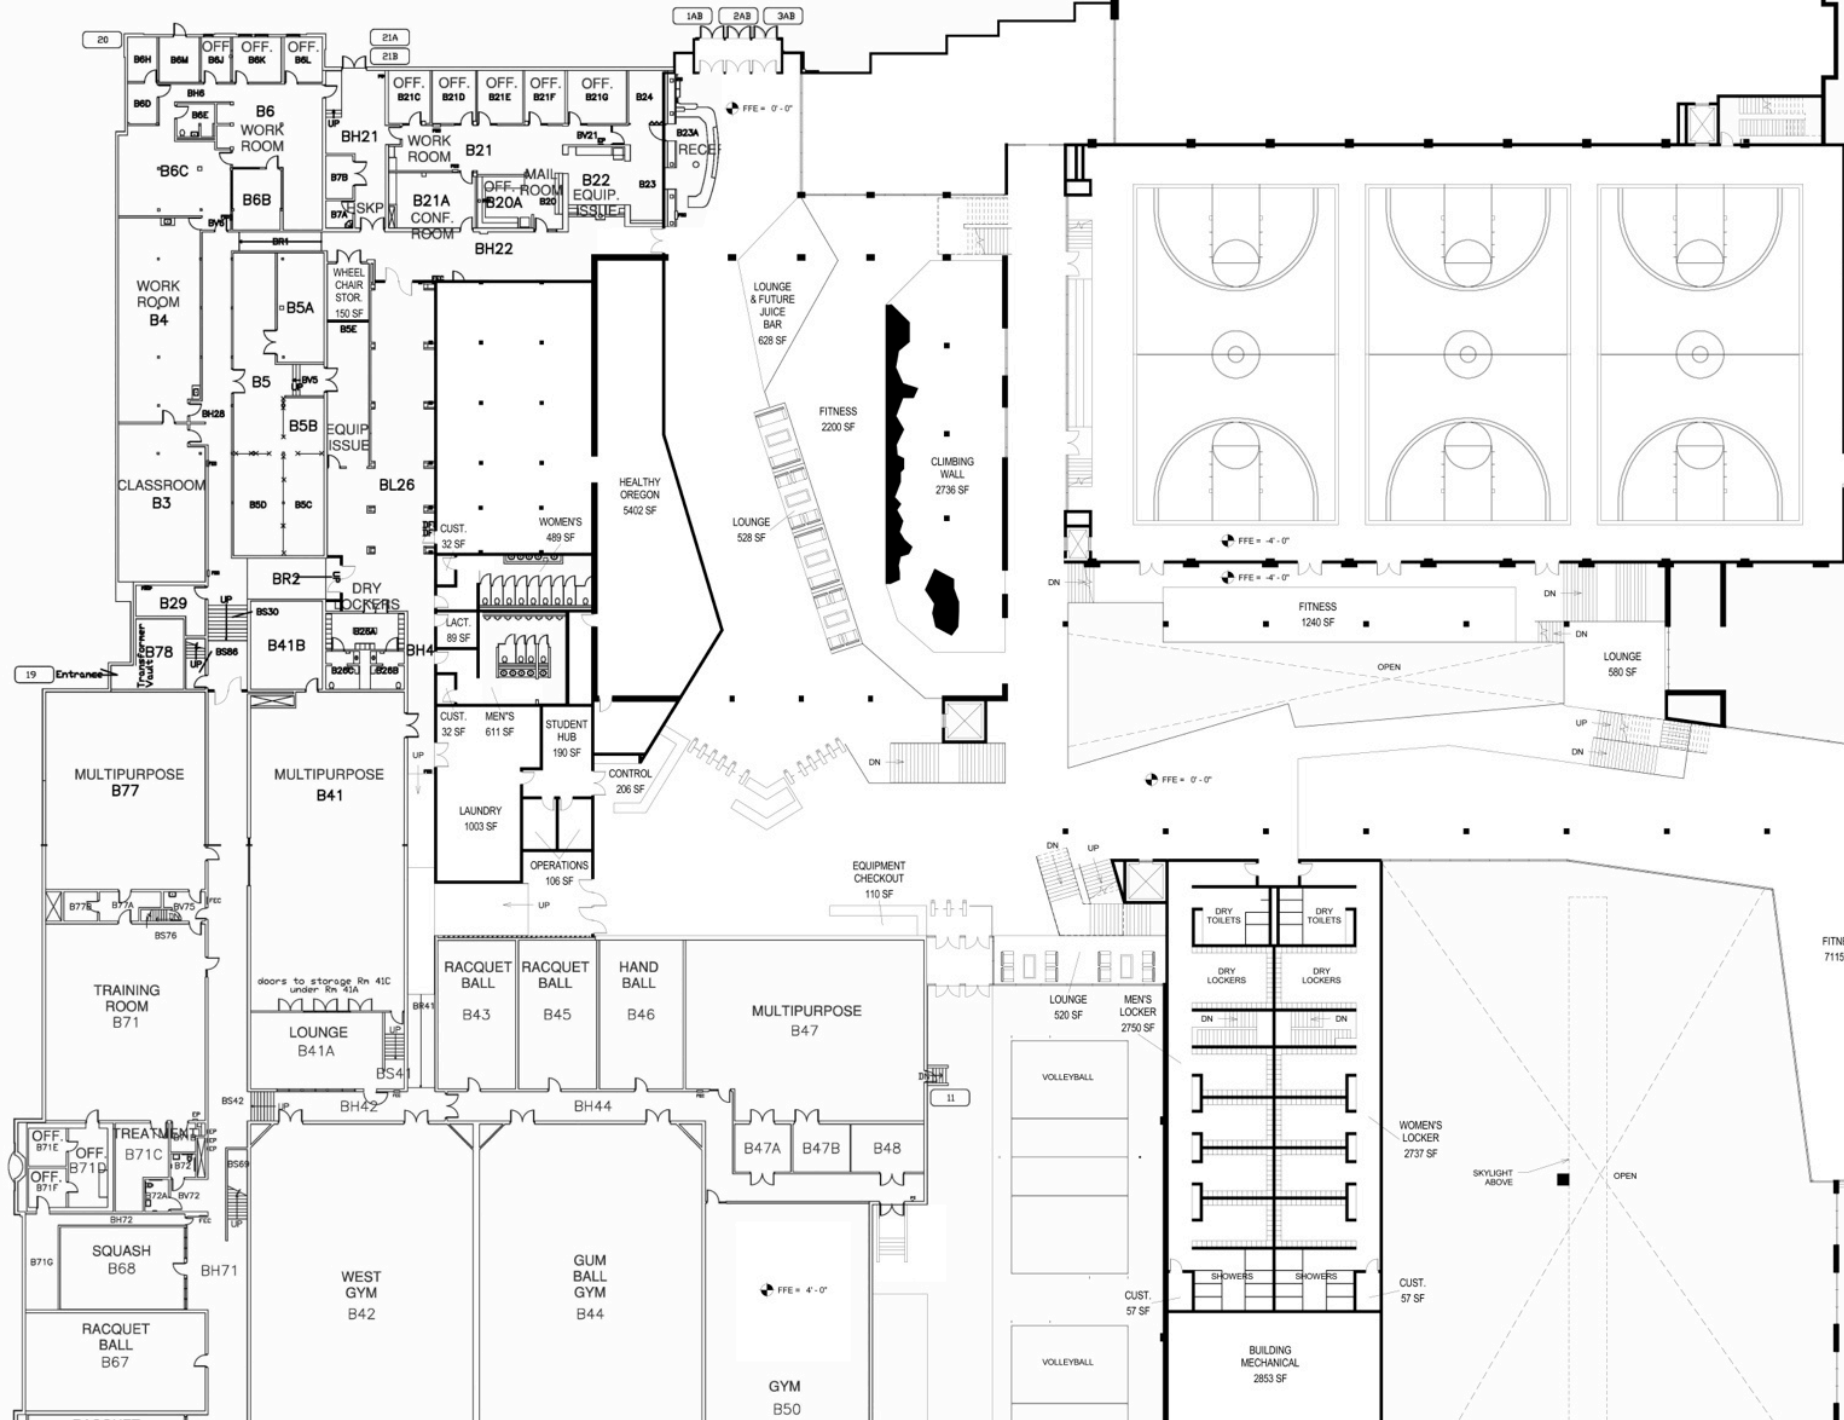

RDg...

POTICHA

Student Recreation Center Expansion and Renovation

University of Oregon Accessibility Focus Group Update

March 7, 2012

Floor Plans

Floor Plans

Floor Plans

Floor Plans

SEE ESSLINGER FIRST FLOOR SOUTH

Floor Plans

SEE ESSLINGER FIRST FLOOR SOUTH

Sections

STUDENT RECREATION CENTER
University of Oregon

Sections

S STUDENT RECREATION CENTER