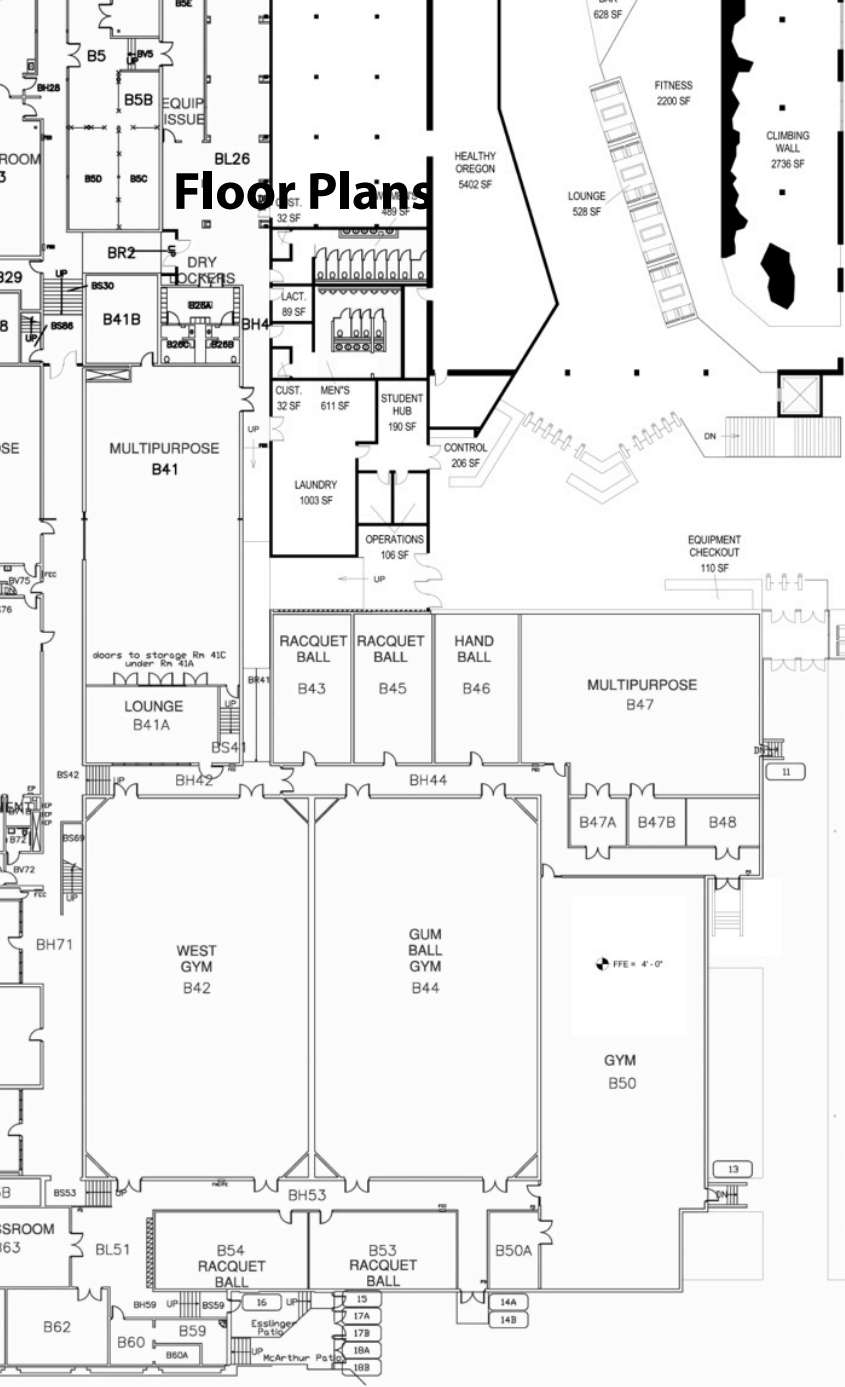

RDg...

POTICHA

Student Recreation Center Expansion and Renovation

University of Oregon Accessibility Focus Group Update

March 7, 2012

Floor Plans

Floor Plans

Floor Plans

Floor Plans

SEE ESSLINGER FIRST FLOOR SOUTH

Floor Plans

SEE ESSLINGER FIRST FLOOR SOUTH

Sections

STUDENT RECREATION CENTER
University of Oregon

Sections

S STUDENT RECREATION CENTER