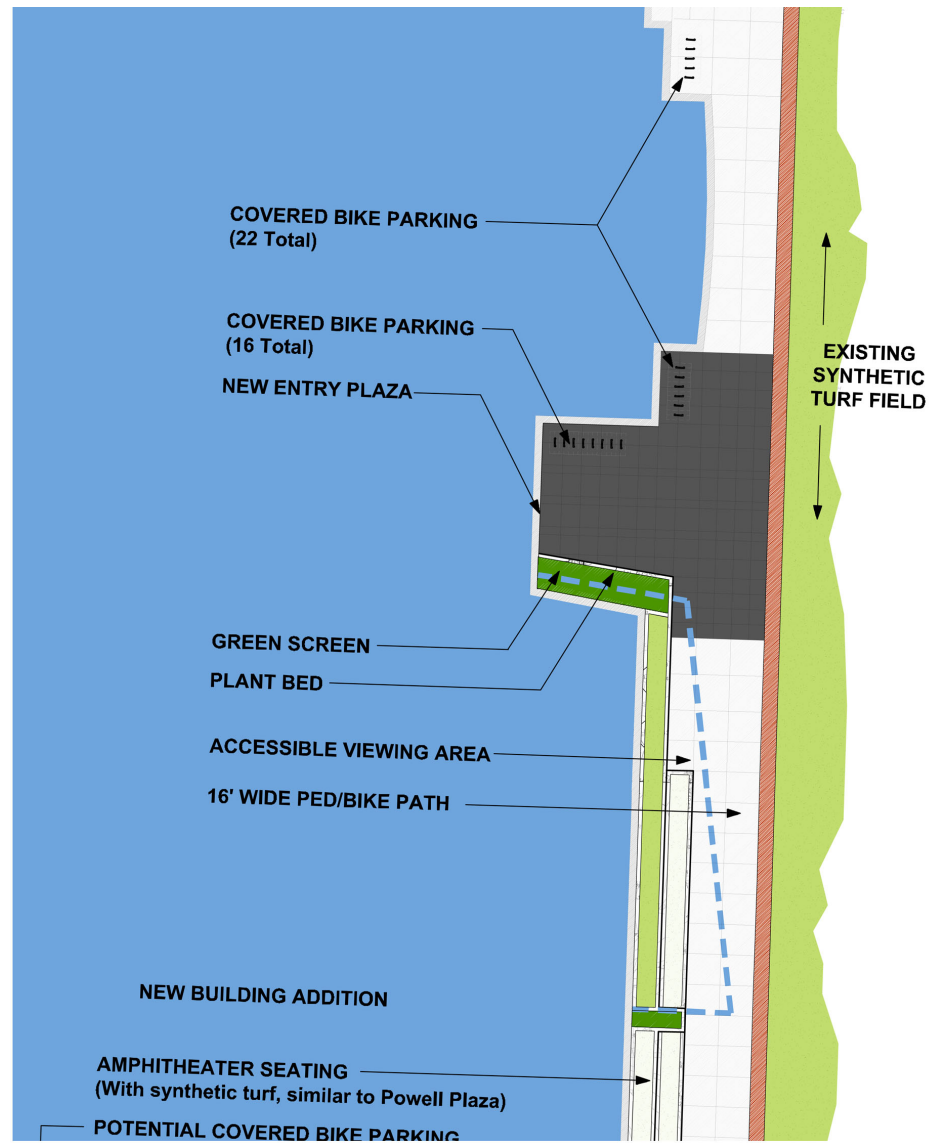

RDg...

POTICHA

Student Recreation Center Expansion and Renovation

University of Oregon Accessibility Focus Group Update

March 7, 2012

Floor Plans

Floor Plans

Floor Plans

Floor Plans

SEE ESSLINGER FIRST FLOOR SOUTH

Floor Plans

SEE ESSLINGER FIRST FLOOR SOUTH

Sections

STUDENT RECREATION CENTER
University of Oregon

Sections

S STUDENT RECREATION CENTER

University of Oregon

Elevation

Elevation

Site Plan

UO SRC

Site Plan

Site Plan

Site Plan