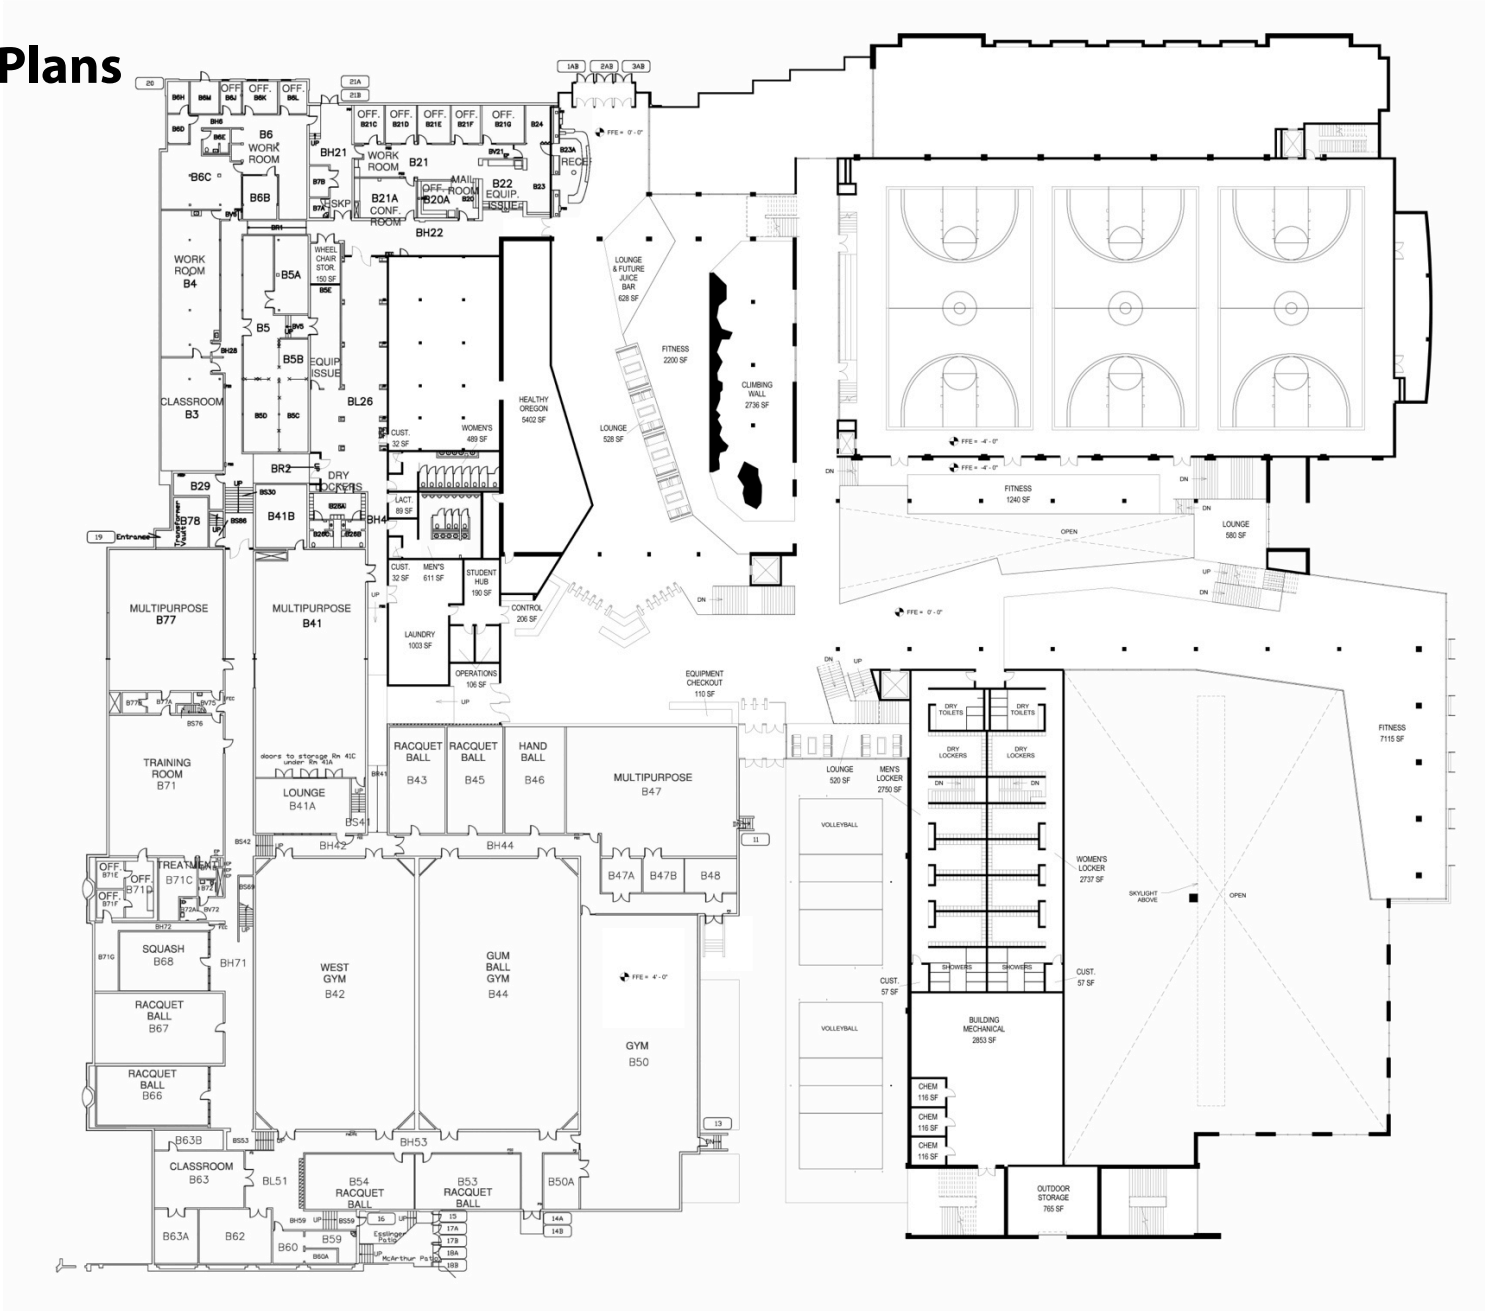

RDg...

POTICHA

Student Recreation Center Expansion and Renovation

University of Oregon Accessibility Focus Group Update

March 7, 2012

Floor Plans

Floor Plans

Floor Plans

Floor Plans

SEE ESSLINGER FIRST FLOOR SOUTH

Floor Plans

SEE ESSLINGER FIRST FLOOR SOUTH

Sections

STUDENT RECREATION CENTER
University of Oregon

Sections

S STUDENT RECREATION CENTER