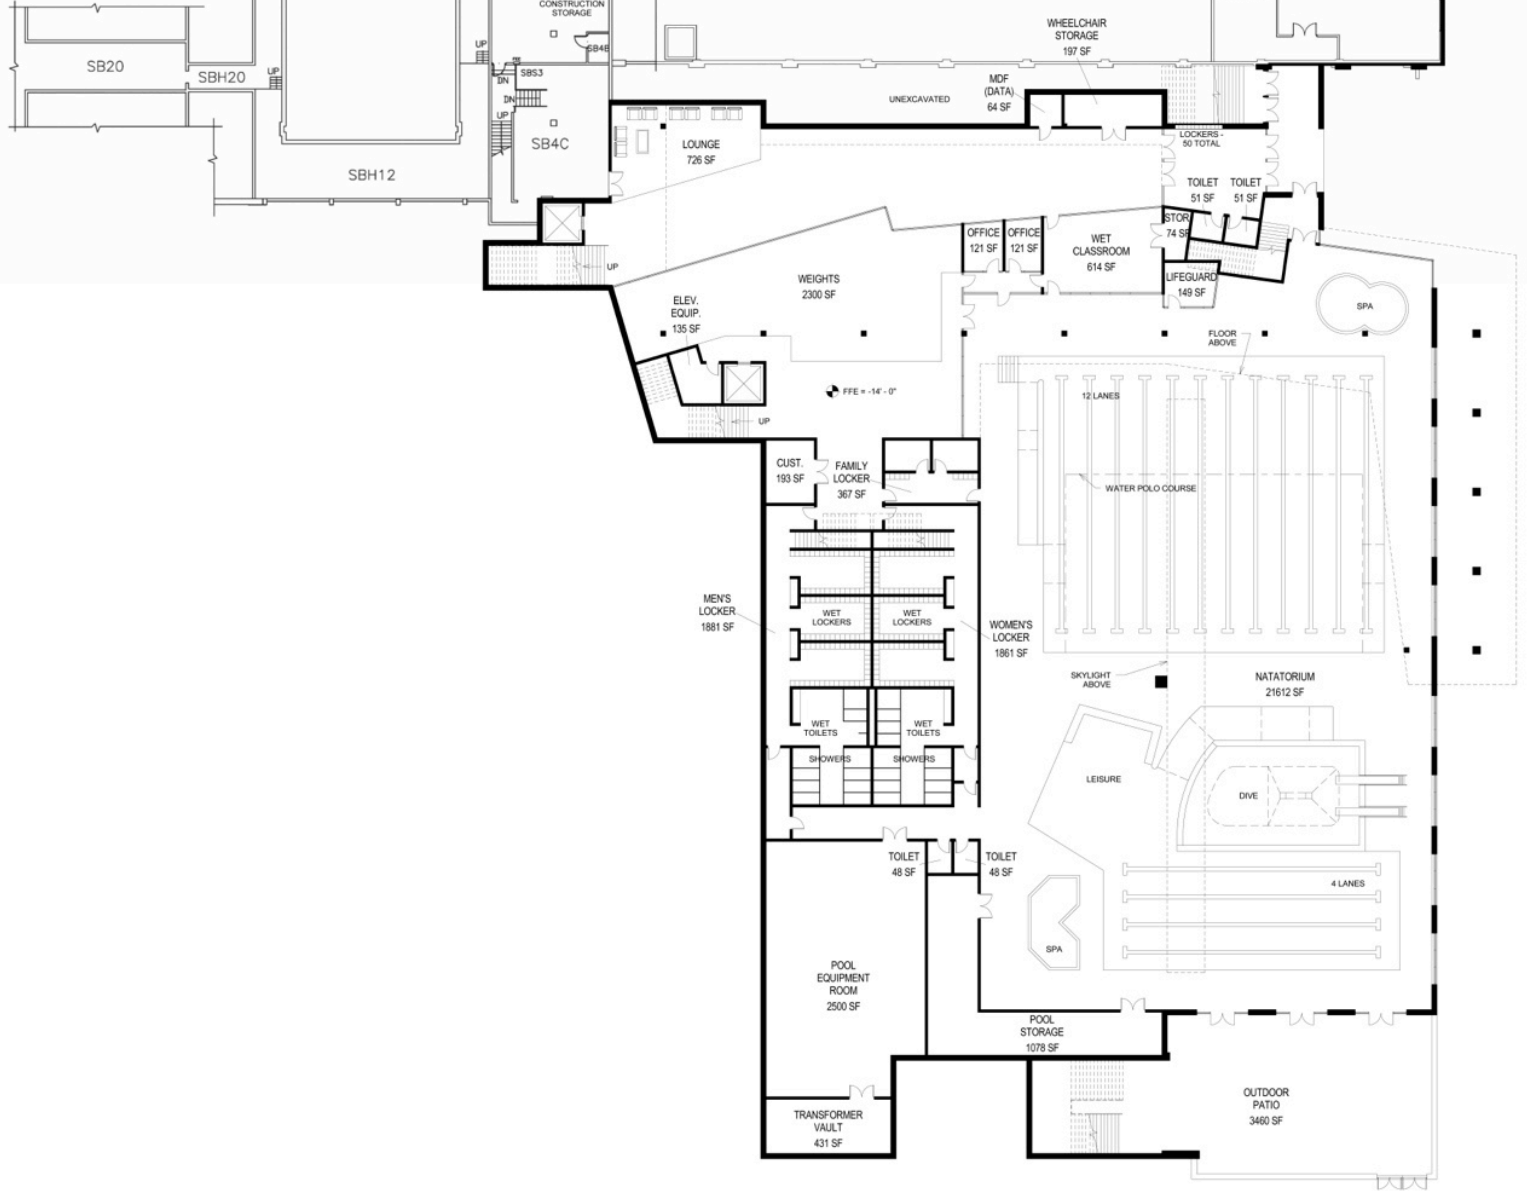

RDg...

POTICHA

Student Recreation Center Expansion and Renovation

University of Oregon Accessibility Focus Group Update

March 7, 2012

Floor Plans

Floor Plans

Floor Plans

Floor Plans

SEE ESSLINGER FIRST FLOOR SOUTH

Floor Plans

SEE ESSLINGER FIRST FLOOR SOUTH

Sections

STUDENT RECREATION CENTER
University of Oregon

Sections

S STUDENT RECREATION CENTER