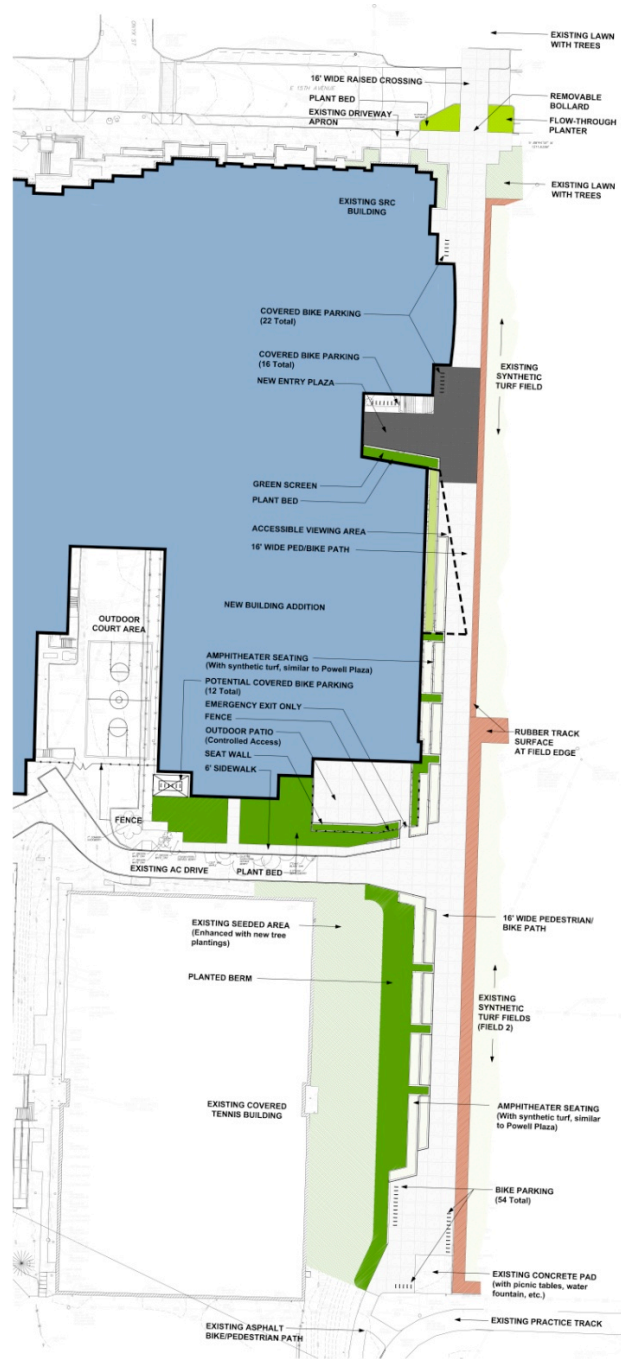

RDg...

POTICHA

Student Recreation Center Expansion and Renovation

University of Oregon Accessibility Focus Group Update

March 7, 2012

Floor Plans

Floor Plans

Floor Plans

Floor Plans

SEE ESSLINGER FIRST FLOOR SOUTH

Floor Plans

SEE ESSLINGER FIRST FLOOR SOUTH

Sections

STUDENT RECREATION CENTER
University of Oregon

Sections

S STUDENT RECREATION CENTER

University of Oregon

Elevation

Elevation

Site Plan

UO SRC

Site Plan

Site Plan

Site Plan